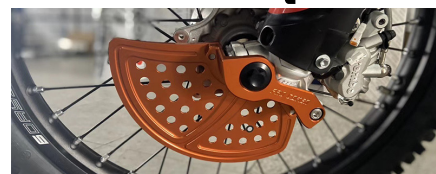

KTM HUSQVARNA

Models: EXC/SXF14-20

Colour: ORANGE/BLUE

Quantity:

Weight: 610g

Size: 29*24*8

Remark: